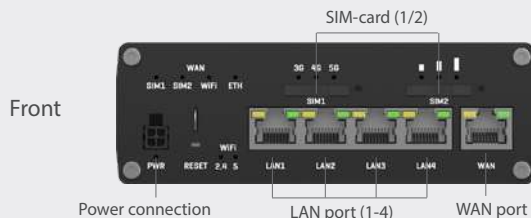

I-NET 512 Set

Mobile 5G Antenna
+ 5G Wi-Fi Router I-NET 512

bis 3,3 Gbps

2 x SIM

4 x LAN

**IP66
RATED**

ALDEN I-NET Camp 5G LTE WiFi Kit

Simple. Seamless. Connected.

The I-NET 512 Category 20 5G/4G LTE router is the ultimate solution for a fast, mobile internet connection on the go. Enjoy a hassle-free travel experience with fast internet in your motorhome, campervan or van. The I-NET 512 offers a range of features specifically tailored to the needs of travellers. External Wi-Fi networks, e.g. at campsites, can also be used in the vehicle with up to 150 connected devices. To use the Wi-Fi set, you will need a mobile SIM card, which is not included. The compact I-NET PLUS 5G external antenna offers high performance and is easy to install.

ALDEN I-NET 512 Router

- 5G LTE CAT_20
- 5G / 4G / 3G mobile networks
- Download speeds of up to 3.3 Gbps
- Connects up to 150 devices
- Firewall with pre-configured rules
- Easy to install via web app
- 2 x SIM card slots, 4 x LAN / 1 x WAN
- Wi-Fi 2.4 GHz / 5.0 GHz
- Inputs: 4 x SMA for 5G / 4G / 2 x Wi-Fi / 1 x GPS
- Power supply: 12 V (9–30 V)
- Dimensions: (L x W x D) 132 x 95 x 44 mm, Weight: 533 g

Front

Power connection

LAN port (1-4)

WAN port

Back

WiFi-antennas (2)

I-NET PLUS 5G Antenna

The I-NET PLUS antenna delivers high-quality performance and is equally suitable for motorhomes, vans and small commercial vehicles. Equipped with four 5G/4G LTE antennas and two Wi-Fi antennas, it ensures optimal use of mobile networks and Wi-Fi available at campsites, in shops or in public spaces.